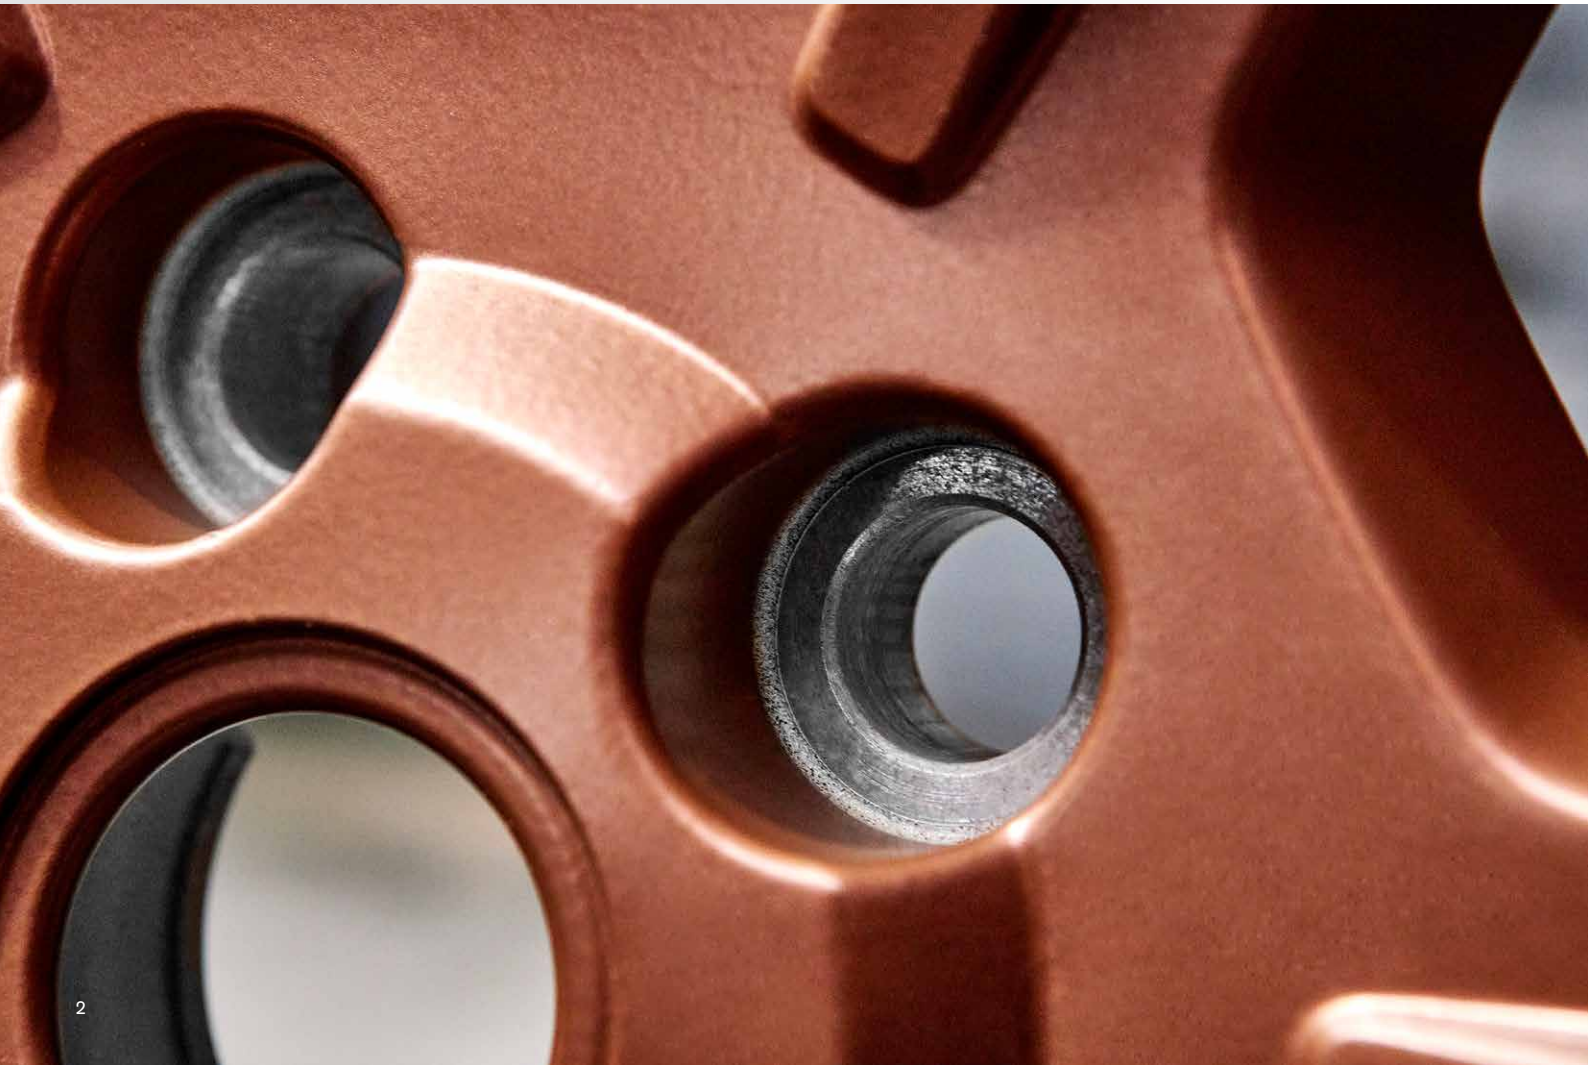

GLOBAL MASK SOLUTIONS FOR WHEEL COATING

GLOBALWHEELS®
Masking for Alloy Wheels

GLOBAL MASK SOLUTIONS FOR WHEEL COATING

Summary	1
Global Wheels: Multi-size Silicone Masks for High End Wheel Coating	2
Product Guide: Election Tables	5
Global Wheels: Efficient Covering, Perfect Finishing, Cost Saving!	6
Product Guide: Kits Description	8
Product Guide: Prices List	16

Multi-size Silicone Masks for High End

Discover our masks for wheel coating

Global Wheels is part of a development from Global Mask International S.L. to standardize silicone mask for several wheel sizes and allow wheel coaters to do a quick and efficient wheel coating process with a very reduced number of masks.

2 CHOOSING THE RIGHT PLUG

Bolt Hole Shape	Suitable Plug
	 BLUE
	 GREEN

Quick and Efficient Coating

Easy to apply, High temp. resistant, easy to remove
Easily apply masks on the very beginning of the process and keep them till the end. Avoid extra work, save time and money by getting the perfect finish at the first attempt.