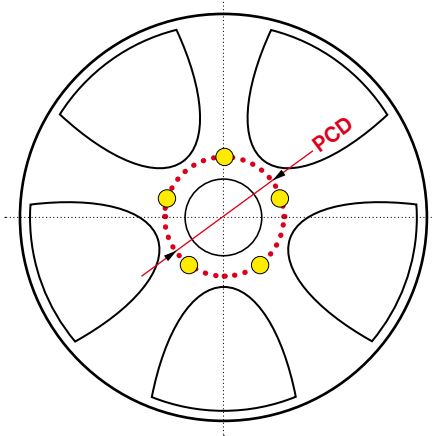

EASY APPLY & REMOVAL
HIGH TEMPERATURE
REUSABLE
PERFECT FINISHING
COST SAVING

Wheel Coating.

PRODUCT GUIDE

ELECTION TABLES

1 CHOOSING THE RIGHT DISC

Nr. Holes	Bolt Pattern		Suitable Disc to Use
	PCD (Pitch Circle Diameter)		
	Min. Ø	Max. Ø	
4	98 mm	100 mm	 WHITE
4	108 mm	112 mm	 PINK
5	98 mm	105 mm	 CLEAR
5	108 mm	115 mm	 BLUE
5	118 mm	125 mm	 GREEN
5	127 mm	130 mm	 YELLOW

2 CHOOSING THE RIGHT PLUG

Bolt Hole Shape	Suitable Plug
	 BLUE
	 GREEN

Quick and Efficient Coating

Easy to apply, High temp. resistant, easy to remove
Easily apply masks on the very beginning of the process and keep them till the end. Avoid extra work, save time and money by getting the perfect finish at the first attempt.